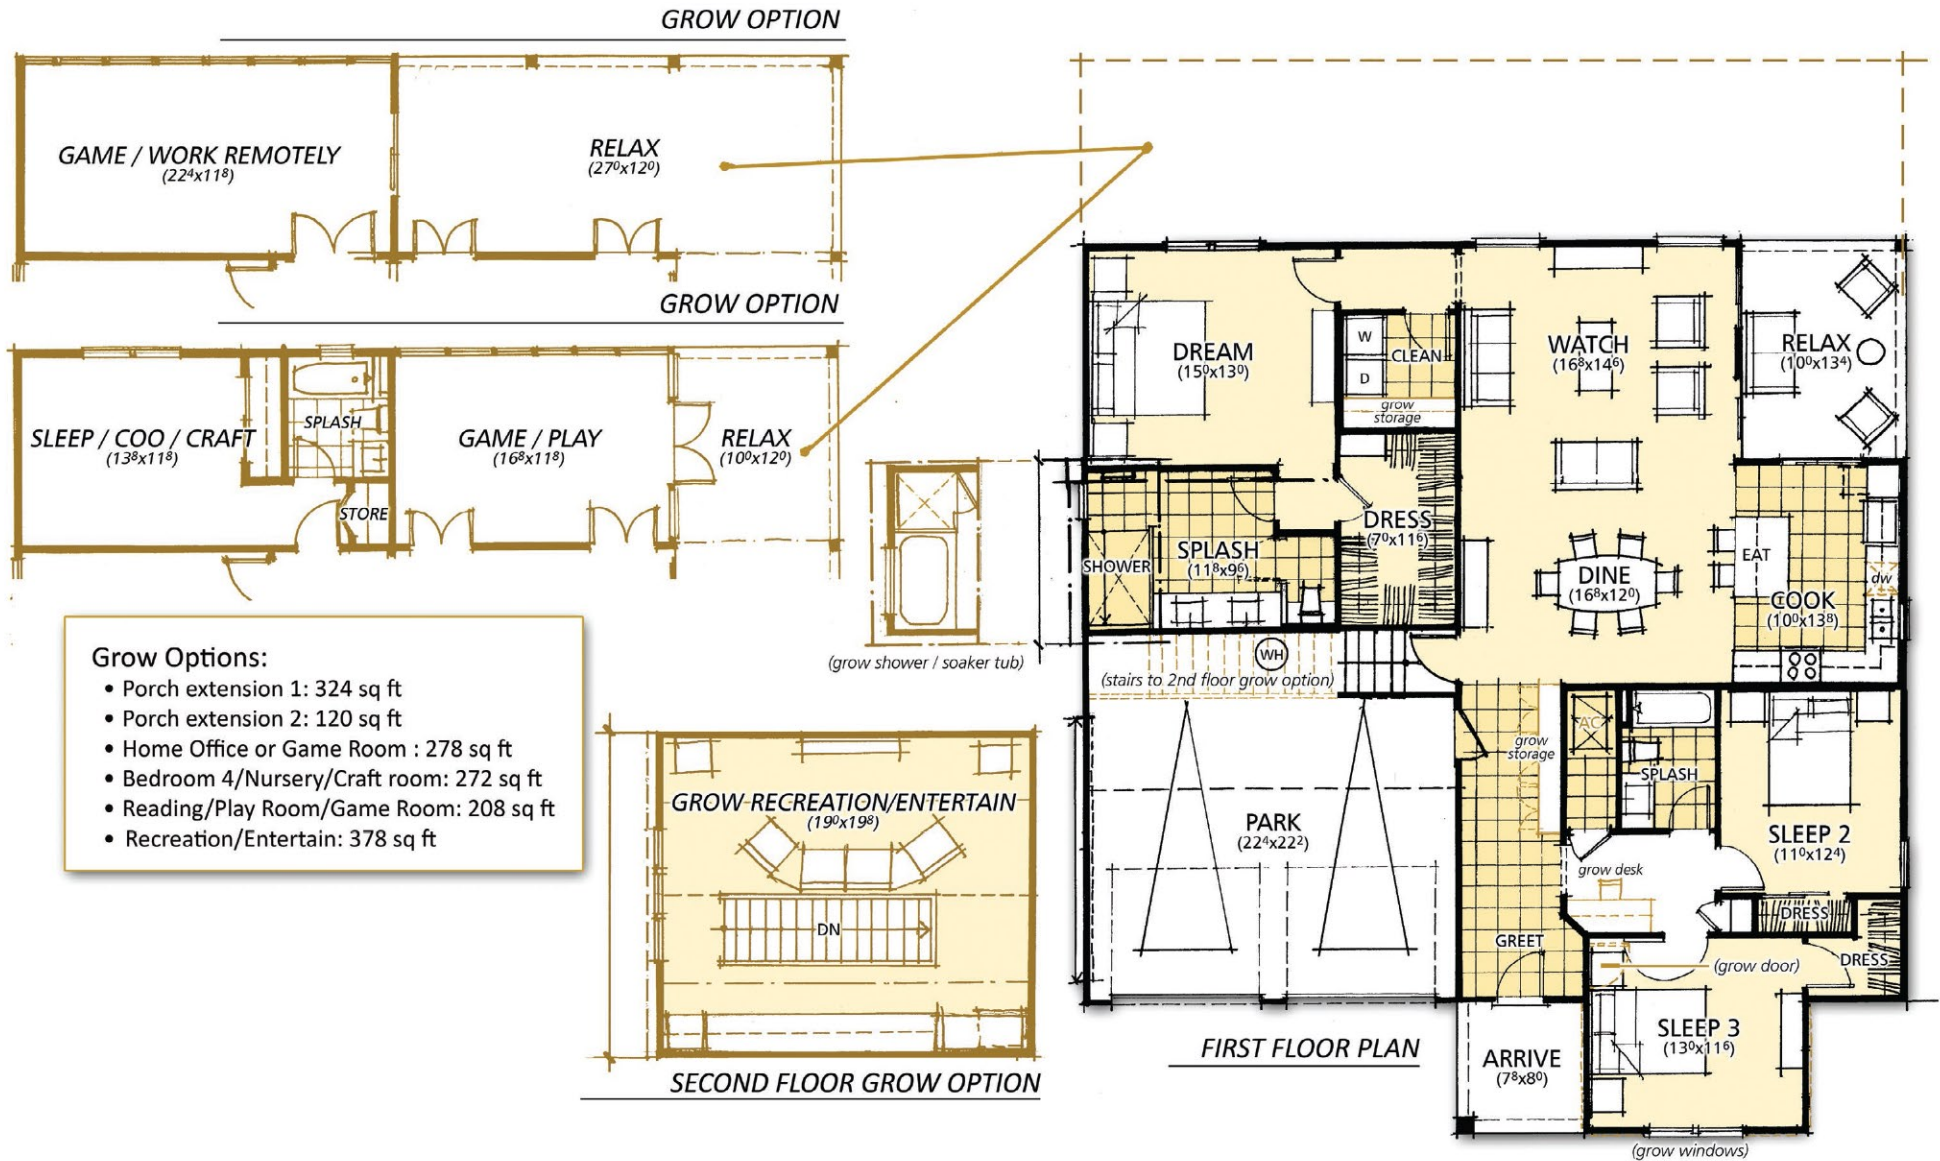

the **SIMMONS**

Call Today: **904-955-GROW** (4769)
generationhomesusa.com

Grow Options:

- Porch extension 1: 324 sq ft
- Porch extension 2: 120 sq ft
- Home Office or Game Room : 278 sq ft
- Bedroom 4/Nursery/Craft room: 272 sq ft
- Reading/Play Room/Game Room: 208 sq ft
- Recreation/Entertain: 378 sq ft

theSIMMONS

1,765 LIVING AND 2,462 TOTAL SQ.FT.

Please contact us to verify current information. Because we are continually improving our product, we reserve the right to change, revise and/or substitute product features, specifications, designs, dimensions and architectural details. They may differ from completed improvements and change without notice. Illustrations are artists' depictions only and not a part of the contract. Copyright 2010 Generation Homes and Canin Associates, All Rights Reserved.